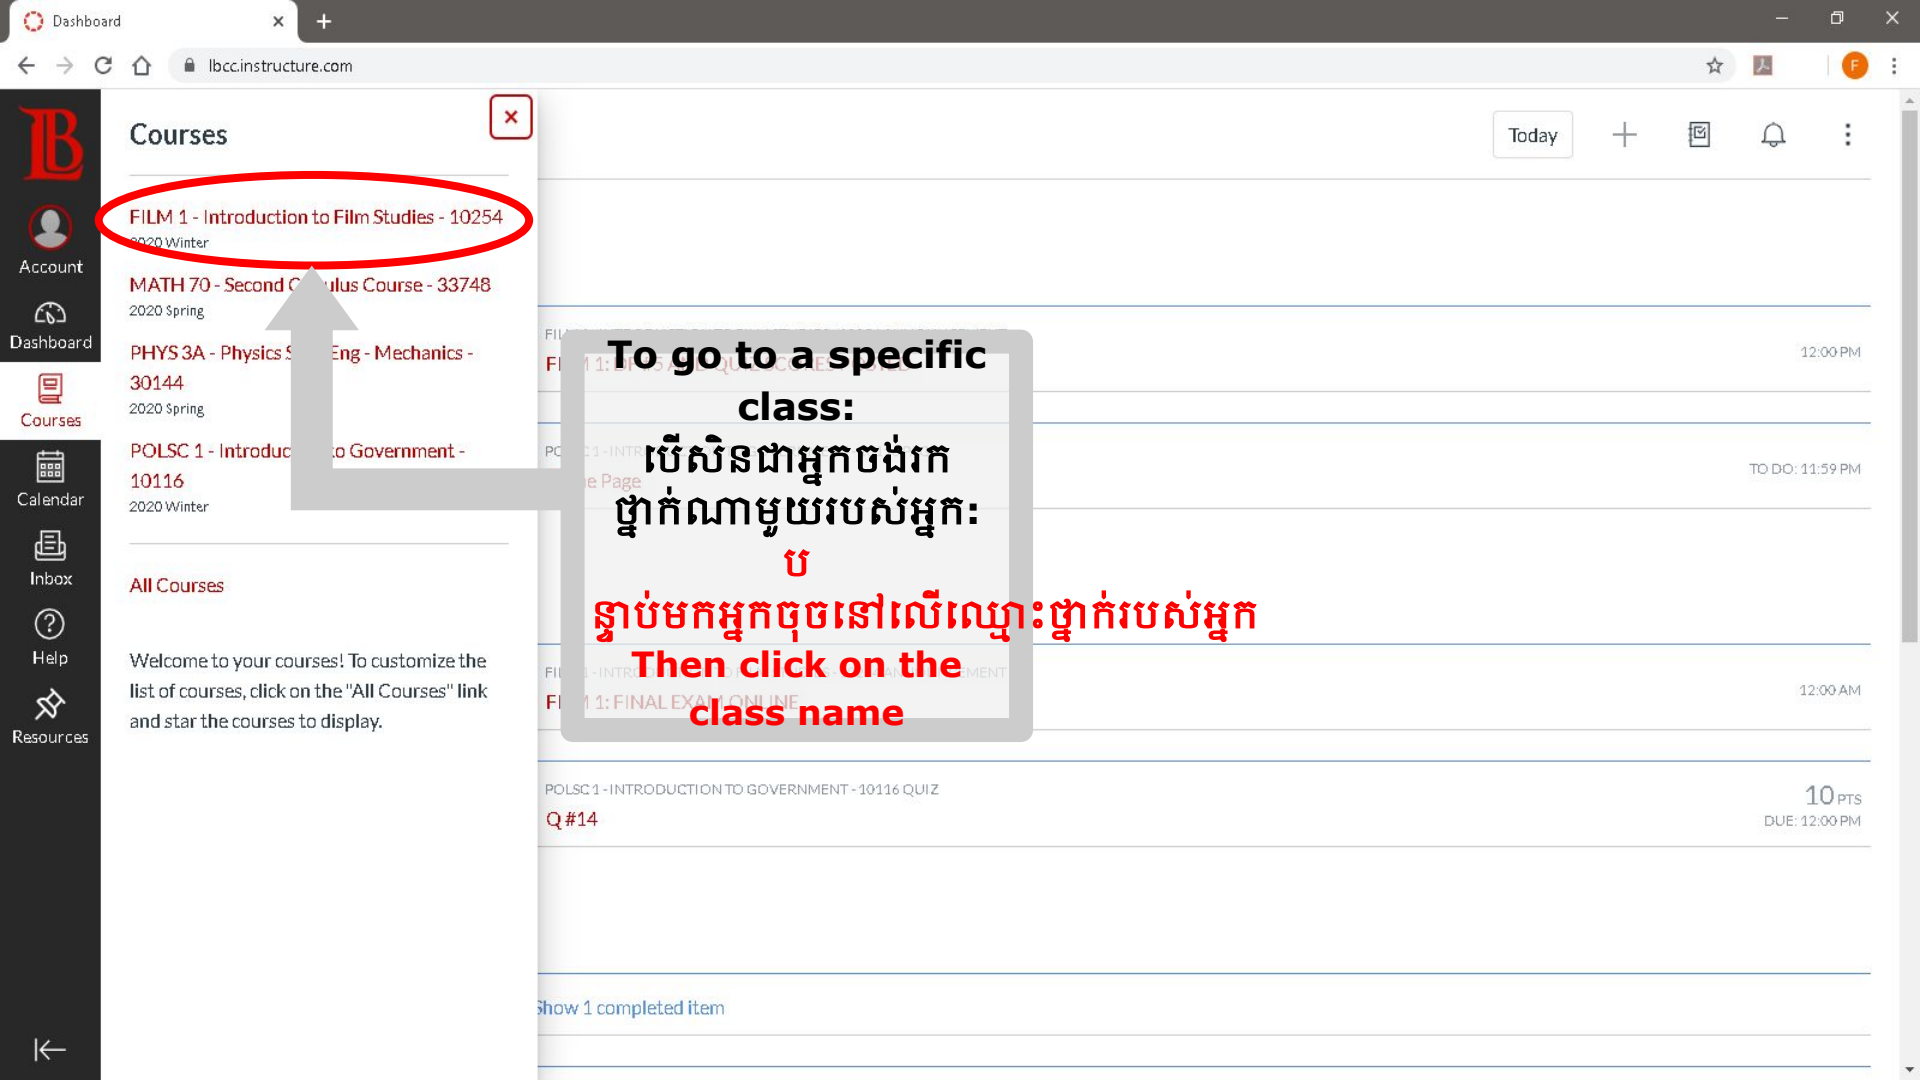

Courses

FILM 1 - Introduction to Film Studies - 10254

2020 Winter

MATH 70 - Second Calculus Course - 33748

2020 Spring

PHYS 3A - Physics for Scientists and Engineers - Mechanics - 30144

2020 Spring

POLSC 1 - Introduction to Government - 10116

2020 Winter

All Courses

Welcome to your courses! To customize the list of courses, click on the "All Courses" link and star the courses to display.

To go to a specific class:

បើសិនជាអ្នកចង់រក
ថ្នាក់ណាមួយរបស់អ្នក:
ឬ

ឆ្លាប់មកអ្នកចុចនៅលើឈ្មោះថ្នាក់របស់អ្នក
Then click on the
class name

FILM 1: INTRODUCTION TO FILM STUDIES	12:00 PM
FILM 1: INTRODUCTION TO FILM STUDIES	TO DO: 11:59 PM
FILM 1: INTRODUCTION TO FILM STUDIES	12:00 AM
POLSC 1 - INTRODUCTION TO GOVERNMENT - 10116 QUIZ	10 PTS
Q#14	DUE: 12:00 PM

Show 1 completed item