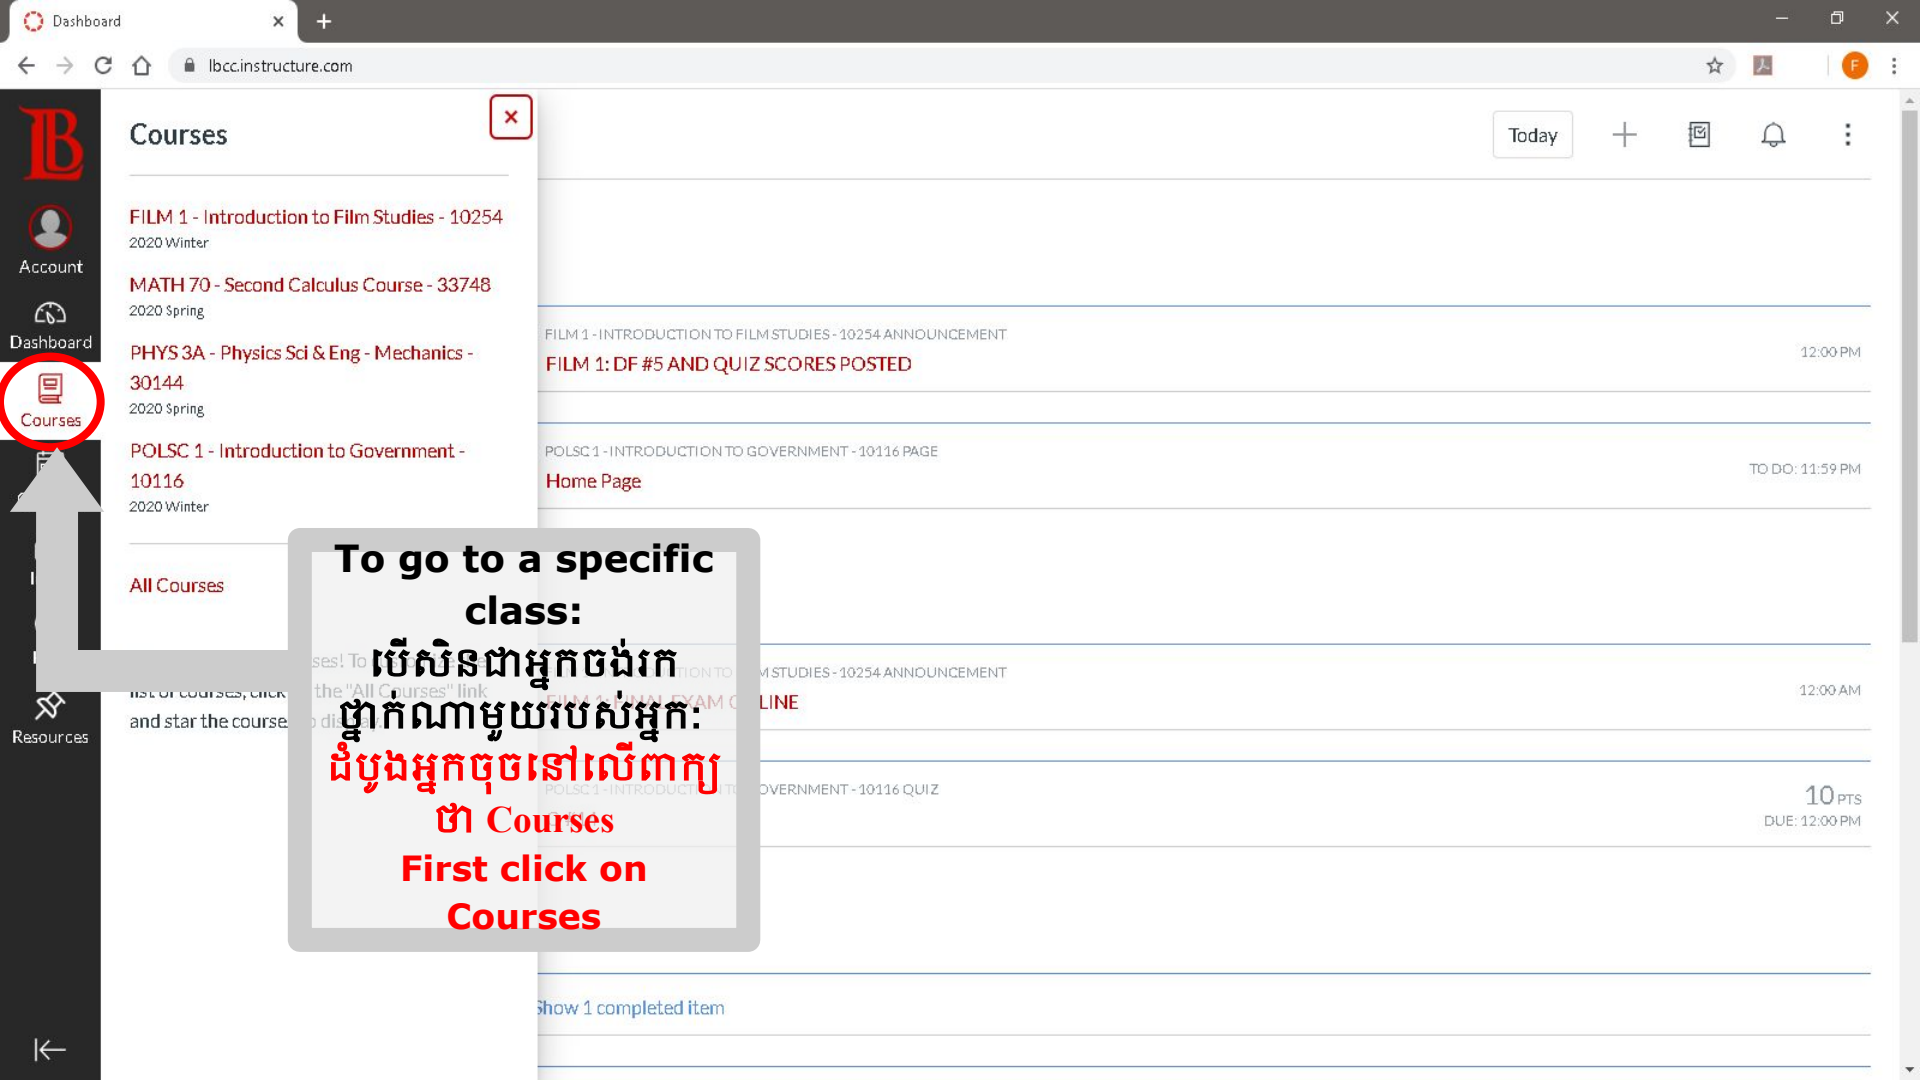

- Account
- Dashboard
- **Courses**
- Resources

Courses

- **FILM 1 - Introduction to Film Studies - 10254**
  2020 Winter
- **MATH 70 - Second Calculus Course - 33748**
  2020 Spring
- **PHYS 3A - Physics Sci & Eng - Mechanics - 30144**
  2020 Spring
- **POLSC 1 - Introduction to Government - 10116**
  2020 Winter

[All Courses](#)

FILM 1 - INTRODUCTION TO FILM STUDIES - 10254 ANNOUNCEMENT
FILM 1: DF #5 AND QUIZ SCORES POSTED 12:00 PM

POLSC 1 - INTRODUCTION TO GOVERNMENT - 10116 PAGE
[Home Page](#) TO DO: 11:59 PM

To go to a specific class:
បើសិនជាអ្នកចង់រក
ថ្នាក់ណាមួយរបស់អ្នក:
ដំបូងអ្នកចុចនៅលើពាក្យ
ថា Courses
First click on
Courses

...ses! To
... the "All Courses" link
... and star the course

FILM 1 - INTRODUCTION TO FILM STUDIES - 10254 ANNOUNCEMENT
FILM 1: FINAL EXAM G 12:00 AM

POLSC 1 - INTRODUCTION TO GOVERNMENT - 10116 QUIZ
10 PTS
DUE: 12:00 PM

show 1 completed item