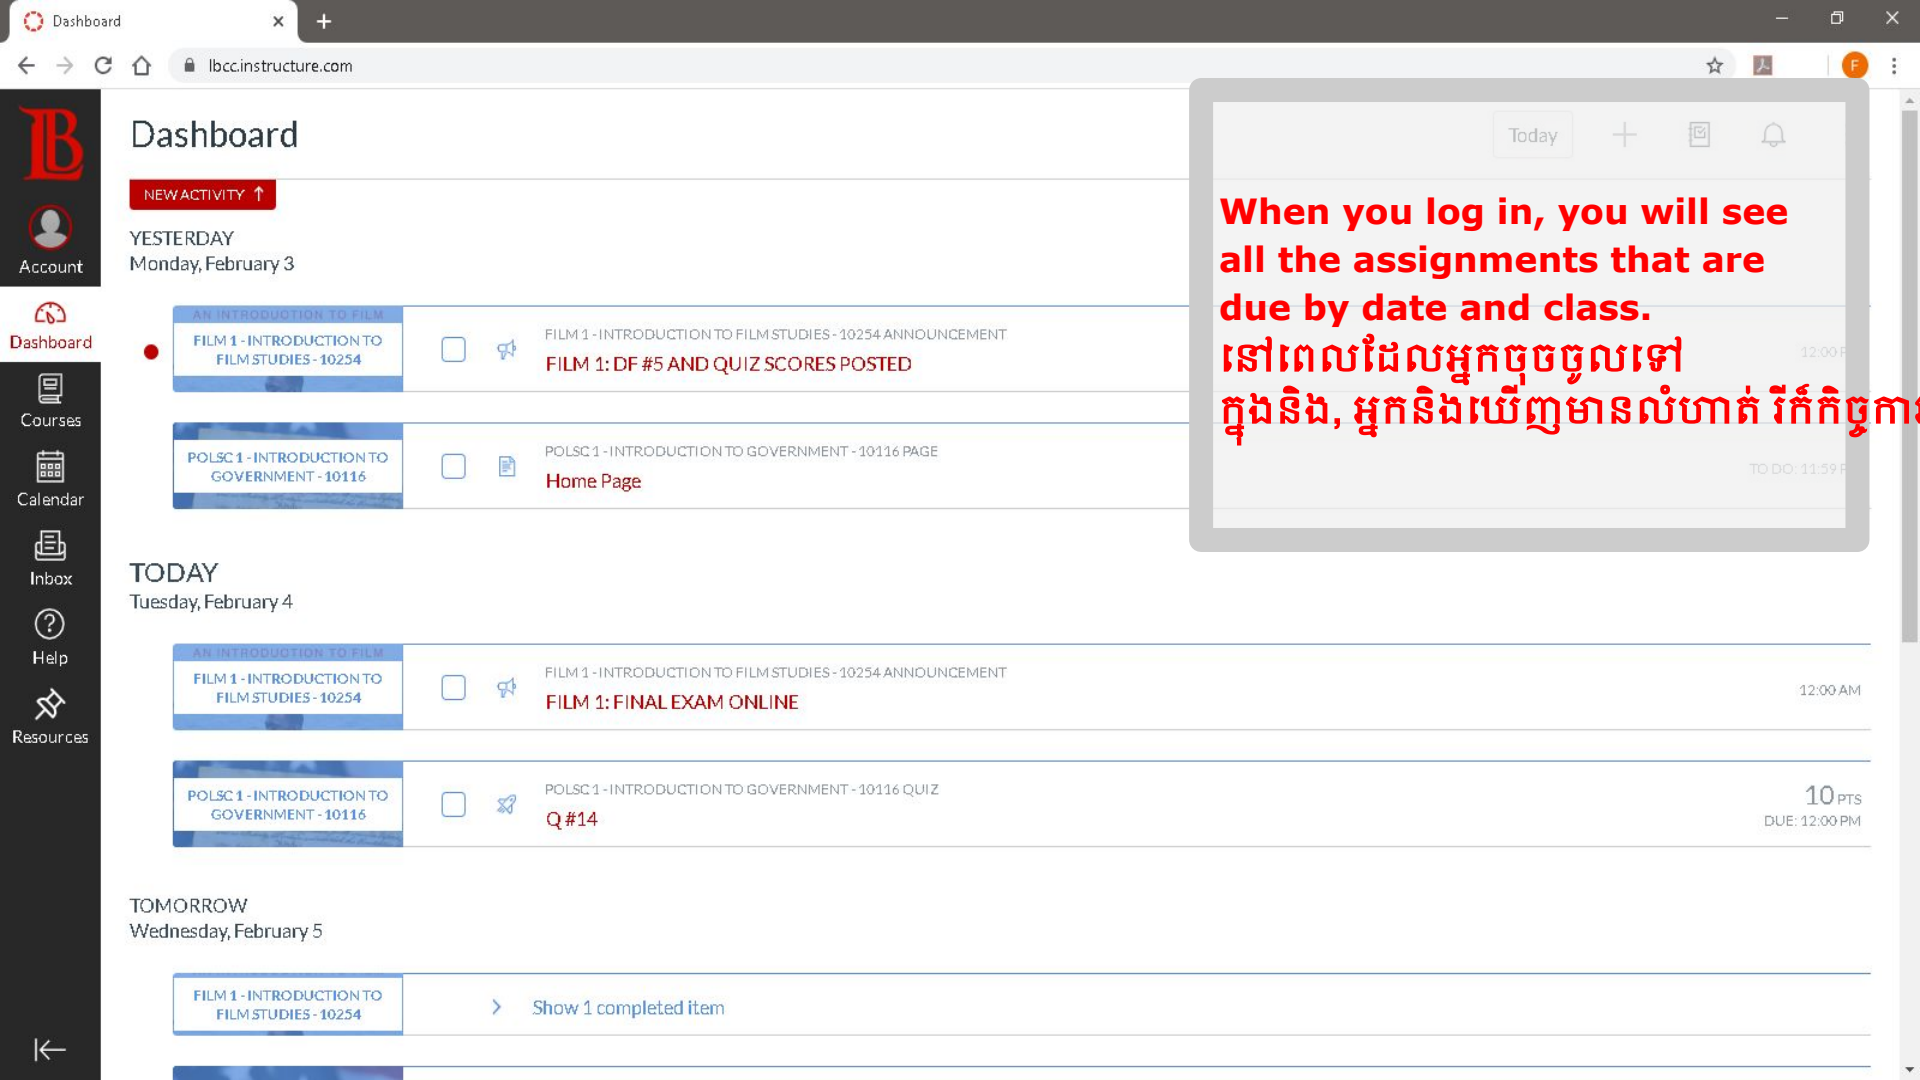

Dashboard

NEW ACTIVITY ↑

YESTERDAY
Monday, February 3

FILM 1 - INTRODUCTION TO FILM STUDIES - 10254 ANNOUNCEMENT
FILM 1: DF #5 AND QUIZ SCORES POSTED

POLSC 1 - INTRODUCTION TO GOVERNMENT - 10116 PAGE
Home Page

TODAY
Tuesday, February 4

FILM 1 - INTRODUCTION TO FILM STUDIES - 10254 ANNOUNCEMENT
FILM 1: FINAL EXAM ONLINE 12:00 AM

POLSC 1 - INTRODUCTION TO GOVERNMENT - 10116 QUIZ
Q #14 10 PTS DUE: 12:00 PM

TOMORROW
Wednesday, February 5

FILM 1 - INTRODUCTION TO FILM STUDIES - 10254
> Show 1 completed item

Today + [notification icons]

When you log in, you will see all the assignments that are due by date and class.
នៅពេលដែលអ្នកចុចចូលទៅក្នុងនិង, អ្នកនឹងឃើញមានលំហាត់ រឺក៏កិច្ចការ