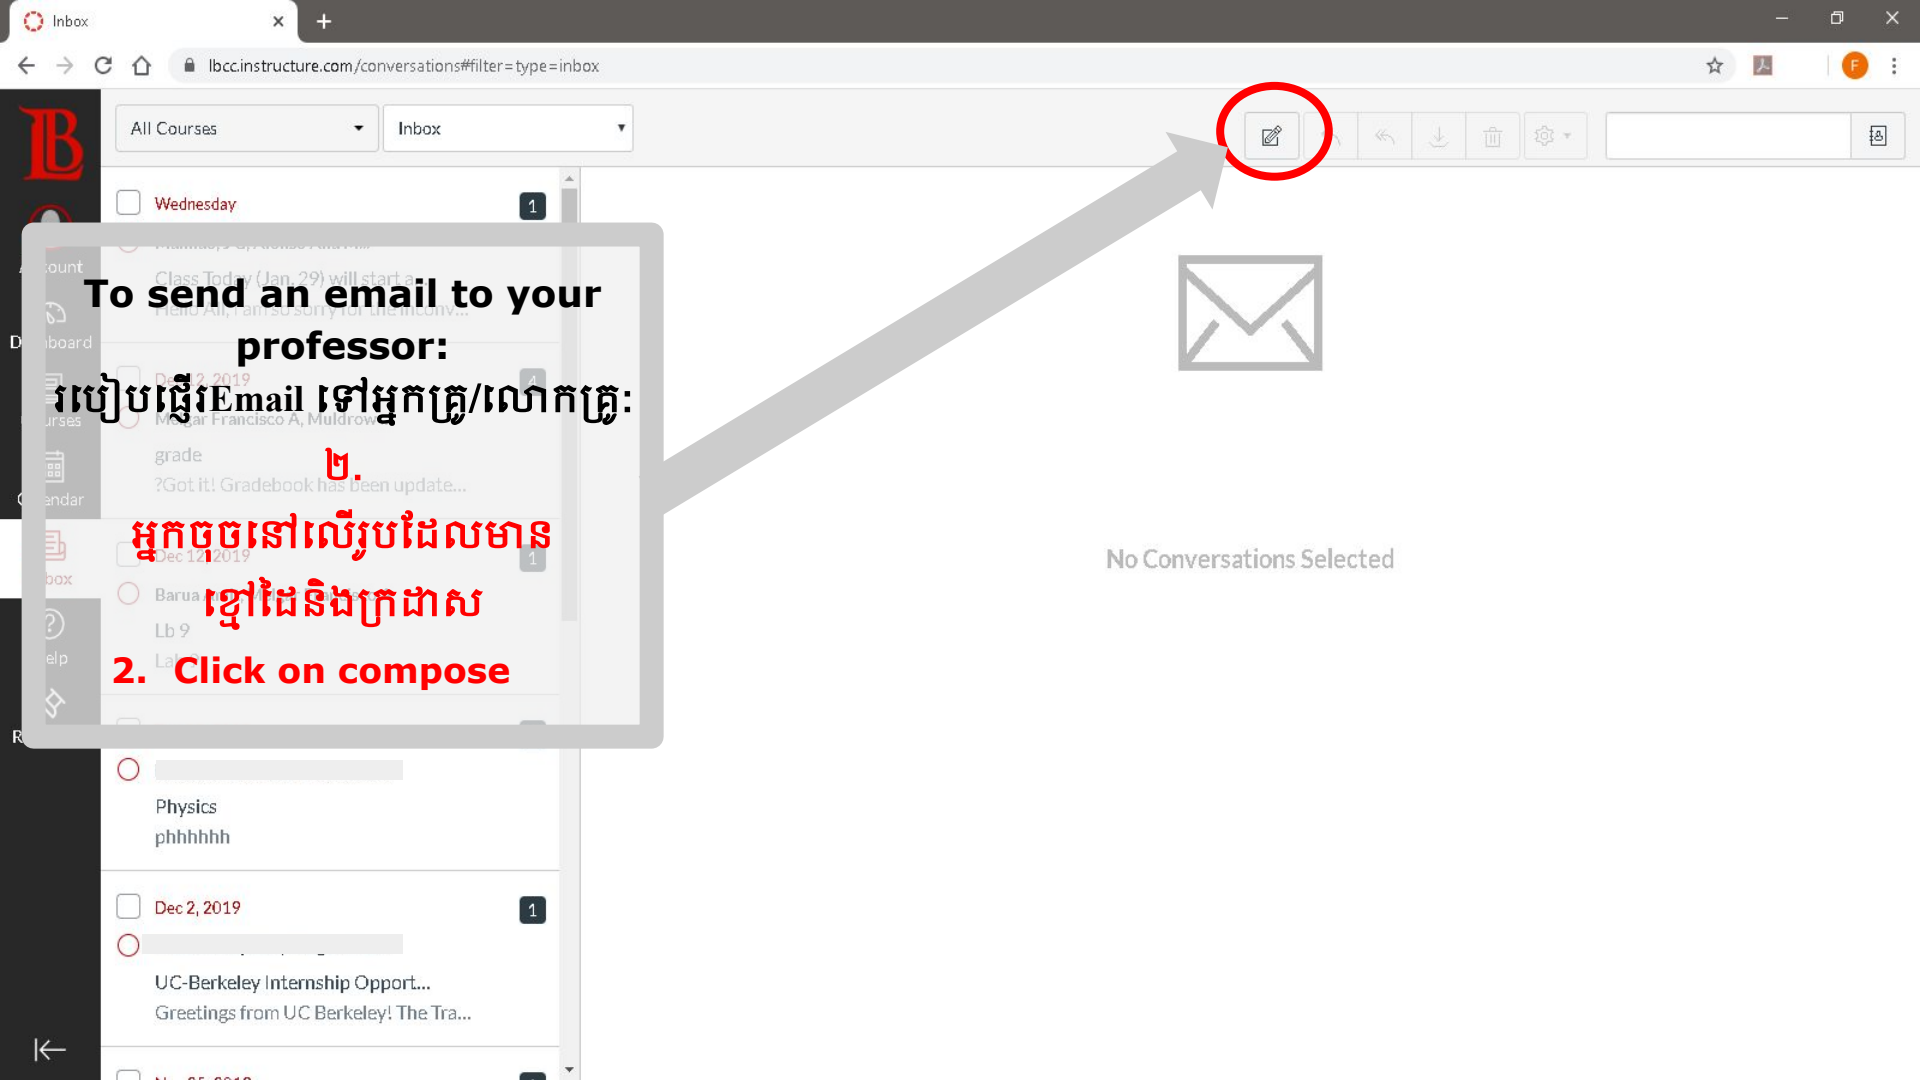

To send an email to your professor:

របៀបផ្ញើរEmail ទៅអ្នកគ្រូ/លោកគ្រូ:

២.

**អ្នកចុចនៅលើរូបដែលមាន
ខ្មៅដៃនិងក្រដាស**

2. Click on compose

No Conversations Selected